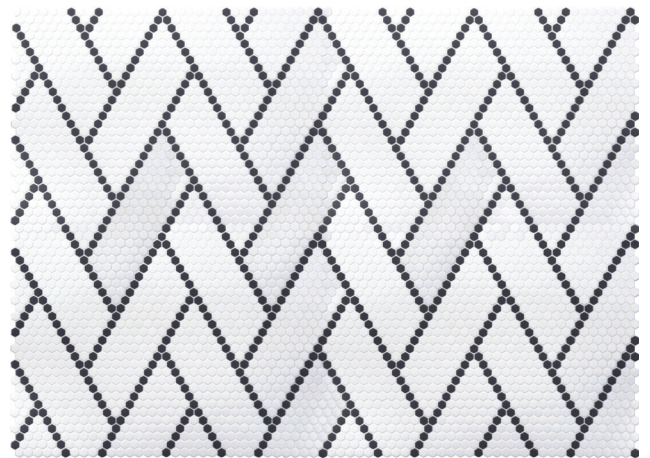

12 X 12 MESH SHEET

Geo 2-Cotton
Geo 2-Frost
Geo 2-Thyme
Geo 2-Coin
Geo 2-Eclipse

The Geo 2 series provides a contemporary style that features innovative, geometric patterns, in a trendy color palette. Offered in a matte finish, it includes three patterns and five solid colors, and is 6mm thick. This series is created from recycled glass that is ground to fine powder and molded under extreme pressure and heat. Colored with inert natural minerals and enamel, it is a full body product immune from fading or discoloration. When installing, this tile requires specific bonding strength to adhere to the substrate. Arizona Tile recommends Laticrete 254 Platinum White Thinset or Laticrete Glass Tile Adhesive which meets the standards for glass installation. Pools, spas and all submerged applications require a minimum 21-day cure time after grouting and before submersion or exposure to heavy water use. Due to the impervious quality of glass, grout will take longer to begin setting-up.

Please view actual material when making your selection, as the images on this page are only representative.

www.arizonatile.com

ARIZONA TILE

GEO 2 HEX MESH SERIES

GEO 2-BISOU

Geo 2-Bisou Dawn

Geo 2-Bisou Sunset

Geo 2-Bisou Midnight

Geo 2-Bisou Dawn

Geo 2-Bisou Midnight - 4 Sheets

Geo 2-Harmonie Outro - 4 Sheets

Geo 2-Metro Downtown - 4 Sheets

SOLID COLORS

Geo 2-Cotton

Geo 2-Frost

Geo 2-Thyme

Geo 2-Coin

Geo 2-Eclipse

Geo 2-Thyme

Please view actual material when making your selection, as the images on this page are only representative.