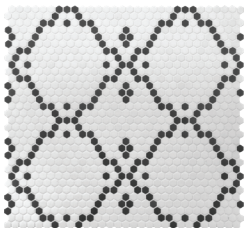

12 X 12 MESH SHEET

Geo 2-Cotton
Geo 2-Frost
Geo 2-Thyme
Geo 2-Coin
Geo 2-Eclipse

The Geo 2 series provides a contemporary style that features innovative, geometric patterns, in a trendy color palette. Offered in a matte finish, it includes three patterns and five solid colors, and is 6mm thick. This series is created from recycled glass that is ground to fine powder and molded under extreme pressure and heat. Colored with inert natural minerals and enamel, it is a full body product immune from fading or discoloration. When installing, this tile requires specific bonding strength to adhere to the substrate. Arizona Tile recommends Laticrete 254 Platinum White Thinset or Laticrete Glass Tile Adhesive which meets the standards for glass installation. Pools, spas and all submerged applications require a minimum 21-day cure time after grouting and before submersion or exposure to heavy water use. Due to the impervious quality of glass, grout will take longer to begin setting-up.

SIZE	SF/SHEET	PIECES/BOX	SF/BOX	UNITS/PALLET	SF/PALLET
Geo 2-Bisou 13 x 13 Hex Mesh	1.12 sf/sht	7	7.84 sf	81	635.04
Geo 2-Harmonie 15 x 11 Hex Mesh	1.11 sf/sht	7	7.77 sf	81	629.37
Geo 2-Metro 16 x 9 Hex Mesh	1.03 sf/sht	7	7.21 sf	81	584.01
Geo 2 Solid Colors 12 x 12 Hex Mesh	1.01 sf/sht	7	7.07 sf	81	572.67

Please view actual material when making your selection, as the images on this page are only representative.

www.arizonatile.com

ARIZONA TILE

GEO 2 HEX MESH SERIES

GEO 2-BISOU

Geo 2-Bisou Dawn

Geo 2-Bisou Sunset

Geo 2-Bisou Midnight

Geo 2-Bisou Dawn

Geo 2-Bisou Midnight - 4 Sheets

Geo 2-Harmonie Outro - 4 Sheets

Geo 2-Metro Downtown - 4 Sheets

SOLID COLORS

Geo 2-Cotton

Geo 2-Frost