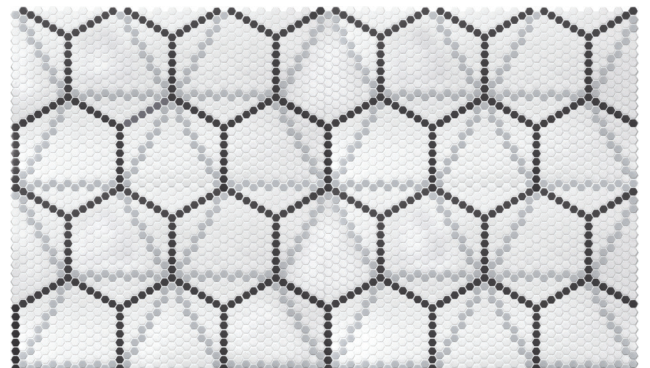

12 X 12 MESH SHEET

Geo 2-Cotton
Geo 2-Frost
Geo 2-Thyme
Geo 2-Coin
Geo 2-Eclipse

The Geo 2 series provides a contemporary style that features innovative, geometric patterns, in a trendy color palette. Offered in a matte finish, it includes three patterns and five solid colors, and is 6mm thick. This series is created from recycled glass that is ground to fine powder and molded under extreme pressure and heat. Colored with inert natural minerals and enamel, it is a full body product immune from fading or discoloration. When installing, this tile requires specific bonding strength to adhere to the substrate. Arizona Tile recommends Laticrete 254 Platinum White Thinset or Laticrete Glass Tile Adhesive which meets the standards for glass installation. Pools, spas and all submerged applications require a minimum 21-day cure time after grouting and before submersion or exposure to heavy water use. Due to the impervious quality of glass, grout will take longer to begin setting-up.

Please view actual material when making your selection, as the images on this page are only representative.

www.arizonatile.com

ARIZONA TILE

GEO 2 HEX MESH SERIES

GEO 2-BISOU

Geo 2-Bisou Dawn

Geo 2-Bisou Sunset

Geo 2-Bisou Midnight

Geo 2-Bisou Dawn

Geo 2-Bisou Midnight - 4 Sheets

Geo 2-Harmonie Outro - 4 Sheets

Geo 2-Metro Downtown - 4 Sheets

SOLID COLORS

Geo 2-Cotton

Geo 2-Frost

Geo 2-Thyme

Geo 2-Coin

Geo 2-Eclipse

Geo 2-Thyme

Please view actual material when making your selection, as the images on this page are only representative.