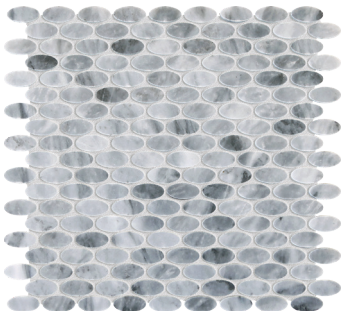

CS-Deep Blue Honed Ellipse Mesh