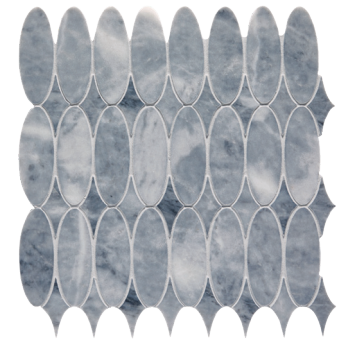

# ARIZONA TILE

# CS-DEEP BLUE

CS-Deep Blue Honed  
Hex 4 Inch Mesh

CS-Deep Blue Honed  
Lotus Mesh

CS-Deep Blue Multi Finish  
2 x 2 Hex Mesh

CS-Deep Blue Honed  
Oval Mesh

CS-Deep Blue Honed  
Penny Round 3/4 Mesh

CS-Deep Blue Honed  
Picket Mesh

CS-Deep Blue Honed  
Rhomboid Mesh

CS-Deep Blue Honed  
Ribbon Mesh

SIZE	SF/PIECE	PC/BOX	SF/BOX	UNIT/PALLET	SF/PALLET
CS-Deep Blue Honed Chevron Mesh	0.7876	10	7.876	360	283.54
CS-Deep Blue Honed Ellipse	0.942	10	9.42	360	339.12
CS-Deep Blue Honed Feather Mesh	0.639	10	6.39	360	230.04
CS-Deep Blue Honed Flower Mesh	1.076	10	10.76	360	387.36
CS-Deep Blue Honed Herringbone 1 x 4 x 3/8	0.8581	10	8.581	360	308.92
CS-Deep Blue Honed Hex 4 Inch Mesh	0.5595	10	5.595	360	201.42
CS-Deep Blue Honed Lotus Mesh	0.7548	10	7.548	360	271.73
CS-Deep Blue Multi Finish 2 x 2 Hex Mesh	0.975	10	9.7486	360	350.9496
CS-Deep Blue Honed Oval Mesh	1.020	10	10.2	360	367.2
CS-Deep Blue Honed Penny Round 3/4 Mesh	0.861	10	8.61	360	309.96
CS-Deep Blue Honed Picket Mesh	0.8369	10	8.369	360	301.28
CS-Deep Blue Honed Rhomboid Mesh	0.870	10	8.7	360	313.2
CS-Deep Blue Honed Ribbon Mesh	0.850	8	6.8	160	136
Deep Blue Honed 4 x 16 x 3/8	0.4444	20	8.888	640	284.16
Deep Blue Honed 12 x 24 x 3/8	2	n/a	n/a	180	360
Deep Blue Honed Pencil Liner 1/2 x 12	n/a	20	n/a	1200	n/a