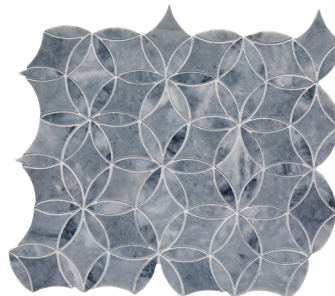

## STOCKED SIZES

- CS-Deep Blue Honed Chevron Mesh
- CS-Deep Blue Honed Ellipse Mesh
- CS-Deep Blue Honed Feather Mesh
- CS-Deep Blue Honed Flower Mesh
- CS-Deep Blue Honed Herringbone Mesh 1 x 4
- CS-Deep Blue Honed Hex 4 Inch Mesh
- CS-Deep Blue Honed Lotus Mesh
- CS-Deep Blue Multi Finish 2 x 2 Hex Mesh
- CS-Deep Blue Honed Oval Mesh
- CS-Deep Blue Honed Penny Round 3/4 Mesh
- CS-Deep Blue Honed Picket Mesh
- CS-Deep Blue Honed Rhomboid Mesh
- CS-Deep Blue Honed Ribbon Mesh

CS-Deep Blue Honed Chevron Mesh

CS-Deep Blue Honed Ellipse Mesh

CS-Deep Blue Honed Feather Mesh

CS-Deep Blue Honed Flower Mesh

CS-Deep Blue Honed Herringbone Mesh 1 x 4

The Completa Series (CS) is a collection of natural stone tile, trim and mesh mount designs offered in six color collections each with 12 or more mesh mount variations. Each mosaic variation is artistically crafted with exclusive materials strategically arranged to display the material in unique and breathtaking designs. Shown here is CS-Deep Blue which is a rich blue marble with very faint, white details dispersed throughout each piece. Its striking blue tone creates a bold statement in any installation. A mesh backing is adhered to the back of each decorative mesh mount product. Because this series is comprised of natural stone, there will be noticeable variations in color and movement between pieces. Therefore, it is important and recommended that a range of this product be viewed before finalizing a purchase. Piece to piece variation in shade or color are inherent in all natural stone products; therefore, when installing natural stone tile, it is recommended to mix tiles from several boxes at a time during installation to achieve the best range of color. As natural stone products, it is recommended that these be sealed to extend their longevity. When installing any of the options with white stone, you must use a white thinset. Using a grey thinset will leave trowel lines and could stain the stone.