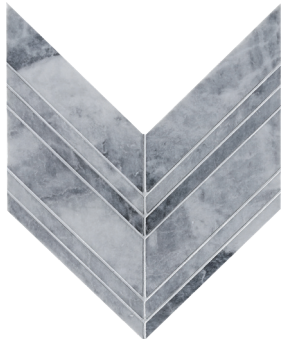

CS-Deep Blue Honed Chevron Mesh