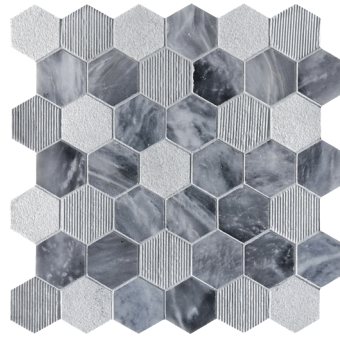

CS-Deep Blue Honed Chevron Mesh

CS-Deep Blue Honed Ellipse Mesh

CS-Deep Blue Honed Feather Mesh

CS-Deep Blue Honed Flower Mesh

CS-Deep Blue Honed Herringbone Mesh 1 x 4

The Completa Series (CS) is a collection of natural stone tile, trim and mesh mount designs offered in six color collections each with 12 or more mesh mount variations. Each mosaic variation is artistically crafted with exclusive materials strategically arranged to display the material in unique and breathtaking designs. Shown here is CS-Deep Blue which is a rich blue marble with very faint, white details dispersed throughout each piece. Its striking blue tone creates a bold statement in any installation. A mesh backing is adhered to the back of each decorative mesh mount product. Because this series is comprised of natural stone, there will be noticeable variations in color and movement between pieces. Therefore, it is important and recommended that a range of this product be viewed before finalizing a purchase. Piece to piece variation in shade or color are inherent in all natural stone products; therefore, when installing natural stone tile, it is recommended to mix tiles from several boxes at a time during installation to achieve the best range of color. As natural stone products, it is recommended that these be sealed to extend their longevity. When installing any of the options with white stone, you must use a white thinset. Using a grey thinset will leave trowel lines and could stain the stone.

# ARIZONA TILE

# CS-DEEP BLUE

CS-Deep Blue Honed  
Hex 4 Inch Mesh

CS-Deep Blue Honed  
Lotus Mesh

CS-Deep Blue Multi Finish  
2 x 2 Hex Mesh

CS-Deep Blue Honed  
Oval Mesh

CS-Deep Blue Honed  
Penny Round 3/4 Mesh

CS-Deep Blue Honed  
Picket Mesh