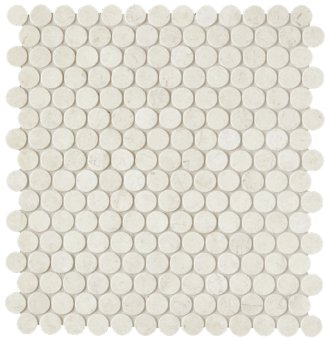

CS-Terra Nova Honed Chevron Mesh

The Completa Series (CS) is a collection of natural stone tile, trim and mesh mount designs offered in six color collections each with 12 or more mesh mount variations. Each mosaic variation is artistically crafted with exclusive materials strategically arranged to display the material in unique and breathtaking designs. Shown here is CS-Terra Nova which is a neutral toned, cream marble with subtle organic details throughout. Its clean yet rich organic details make it neutral enough to be used in a variety of installations. A mesh backing is adhered to the back of each decorative mesh mount product. Because this series is comprised of natural stone, there will be noticeable variations in color and movement between pieces. Therefore, it is important and recommended that a range of this product be viewed before finalizing a purchase. Piece to piece variation in shade or color are inherent in all natural stone products; therefore, when installing natural stone tile, it is recommended to mix tiles from several boxes at a time during installation to achieve the best range of color. As natural stone products, it is recommended that these be sealed to extend their longevity. When installing any of the options with white stone, you must use a white thinset. Using a grey thinset will leave trowel lines and could stain the stone.

CS-Terra Nova Honed Ellipse Mesh

CS-Terra Nova Honed Feather Mesh

CS-Terra Nova Honed Flower Mesh

CS-Terra Nova Honed Herringbone Mesh 1 x 4

Product selection varies at each location. Please contact your local Arizona Tile for product availability. Please view actual stone when making your selection, as the images on this page are only representative.

www.arizonatile.com

ARIZONA TILE

CS-TERRA NOVA

CS-Terra Nova Honed
Hex 4 Inch Mesh

CS-Terra Nova Honed
Lotus Mesh

CS-Terra Nova Multi Finish
2 x 2 Hex Mesh

CS-Terra Nova Honed
Oval Mesh

CS-Terra Nova Honed
Penny Round 3/4 Mesh