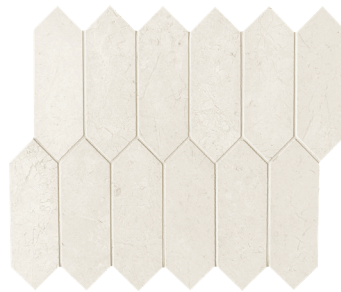

CS-Terra Nova Honed Chevron Mesh

The Completa Series (CS) is a collection of natural stone tile, trim and mesh mount designs offered in six color collections each with 12 or more mesh mount variations. Each mosaic variation is artistically crafted with exclusive materials strategically arranged to display the material in unique and breathtaking designs. Shown here is CS-Terra Nova which is a neutral toned, cream marble with subtle organic details throughout. Its clean yet rich organic details make it neutral enough to be used in a variety of installations. A mesh backing is adhered to the back of each decorative mesh mount product. Because this series is comprised of natural stone, there will be noticeable variations in color and movement between pieces. Therefore, it is important and recommended that a range of this product be viewed before finalizing a purchase. Piece to piece variation in shade or color are inherent in all natural stone products; therefore, when installing natural stone tile, it is recommended to mix tiles from several boxes at a time during installation to achieve the best range of color. As natural stone products, it is recommended that these be sealed to extend their longevity. When installing any of the options with white stone, you must use a white thinset. Using a grey thinset will leave trowel lines and could stain the stone.

CS-Terra Nova Honed Ellipse Mesh

CS-Terra Nova Honed Feather Mesh

CS-Terra Nova Honed Flower Mesh

CS-Terra Nova Honed Herringbone Mesh 1 x 4

Product selection varies at each location. Please contact your local Arizona Tile for product availability. Please view actual stone when making your selection, as the images on this page are only representative.

www.arizonatile.com

ARIZONA TILE

CS-TERRA NOVA

CS-Terra Nova Honed
Hex 4 Inch Mesh

CS-Terra Nova Honed
Lotus Mesh

CS-Terra Nova Multi Finish
2 x 2 Hex Mesh

CS-Terra Nova Honed
Oval Mesh

CS-Terra Nova Honed
Penny Round 3/4 Mesh