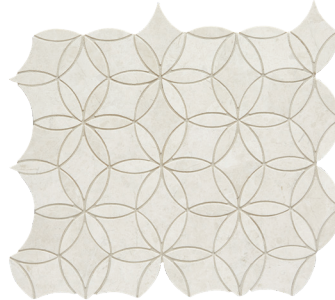

CS-Terra Nova Honed Chevron Mesh

The Completa Series (CS) is a collection of natural stone tile, trim and mesh mount designs offered in six color collections each with 12 or more mesh mount variations. Each mosaic variation is artistically crafted with exclusive materials strategically arranged to display the material in unique and breathtaking designs. Shown here is CS-Terra Nova which is a neutral toned, cream marble with subtle organic details throughout. Its clean yet rich organic details make it neutral enough to be used in a variety of installations. A mesh backing is adhered to the back of each decorative mesh mount product. Because this series is comprised of natural stone, there will be noticeable variations in color and movement between pieces. Therefore, it is important and recommended that a range of this product be viewed before finalizing a purchase. Piece to piece variation in shade or color are inherent in all natural stone products; therefore, when installing natural stone tile, it is recommended to mix tiles from several boxes at a time during installation to achieve the best range of color. As natural stone products, it is recommended that these be sealed to extend their longevity. When installing any of the options with white stone, you must use a white thinset. Using a grey thinset will leave trowel lines and could stain the stone.

CS-Terra Nova Honed Ellipse Mesh

CS-Terra Nova Honed Feather Mesh

CS-Terra Nova Honed Flower Mesh

CS-Terra Nova Honed Herringbone Mesh 1 x 4

Product selection varies at each location. Please contact your local Arizona Tile for product availability. Please view actual stone when making your selection, as the images on this page are only representative.