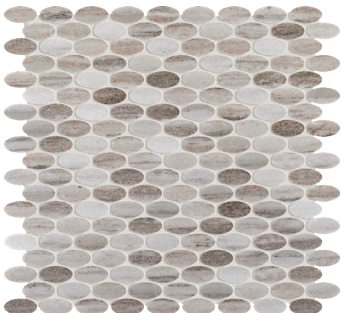

ADDITIONAL STOCKED ITEMS

Skyline Honed 4 x 16 x 3/8
Skyline Honed 12 x 24 x 3/8
Skyline Honed Pencil Liner 1/2 x 12
Skyline 3D Split 5-7/8 x 24 Mesh

STOCKED SIZES

CS-Skyline Honed Chevron Mesh
CS-Skyline Honed Ellipse Mesh
CS-Skyline Honed Feather Mesh
CS-Skyline Honed Flower Mesh
CS-Skyline Honed Herringbone Mesh 1 x 4
CS-Skyline Honed Hex 4 Inch Mesh
CS-Skyline Honed Lotus Mesh
CS-Skyline Multi Finish 2 x 2 Hex Mesh
CS-Skyline Honed Oval Mesh
CS-Skyline Honed Penny Round 3/4 Mesh
CS-Skyline Honed Picket Mesh
CS-Skyline Honed Rhomboid Mesh
CS-Skyline Honed Ribbon Mesh

CS-Skyline Honed Chevron Mesh

The Completa Series (CS) is a collection of natural stone tile, trim and mesh mount designs offered in six color collections each with 12 or more mesh mount variations. Each mosaic variation is artistically crafted with exclusive materials strategically arranged to display the material in unique and breathtaking designs. Shown here is CS-Skyline which is a warm toned marble with linear variations of cream, taupe and brown throughout. Its striking color variations add visual interest while remaining neutral enough to be used in a variety of designs. A mesh backing is adhered to the back of each decorative mesh mount product. Because this series is comprised of natural stone, there will be noticeable variations in color and movement between pieces. Therefore, it is important and recommended that a range of this product be viewed before finalizing a purchase. Piece to piece variation in shade or color are inherent in all natural stone products; therefore, when installing natural stone tile, it is recommended to mix tiles from several boxes at a time during installation to achieve the best range of color. As natural stone products, it is recommended that these be sealed to extend their longevity. When installing any of the options with white stone, you must use a white thinset. Using a grey thinset will leave trowel lines and could stain the stone.