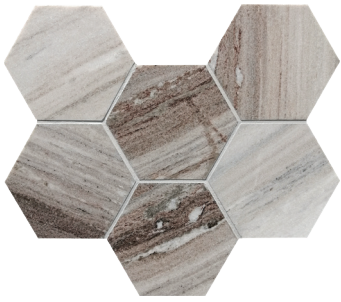

CS-Skyline Honed Chevron Mesh

The Completa Series (CS) is a collection of natural stone tile, trim and mesh mount designs offered in six color collections each with 12 or more mesh mount variations. Each mosaic variation is artistically crafted with exclusive materials strategically arranged to display the material in unique and breathtaking designs. Shown here is CS-Skyline which is a warm toned marble with linear variations of cream, taupe and brown throughout. Its striking color variations add visual interest while remaining neutral enough to be used in a variety of designs. A mesh backing is adhered to the back of each decorative mesh mount product. Because this series is comprised of natural stone, there will be noticeable variations in color and movement between pieces. Therefore, it is important and recommended that a range of this product be viewed before finalizing a purchase. Piece to piece variation in shade or color are inherent in all natural stone products; therefore, when installing natural stone tile, it is recommended to mix tiles from several boxes at a time during installation to achieve the best range of color. As natural stone products, it is recommended that these be sealed to extend their longevity. When installing any of the options with white stone, you must use a white thinset. Using a grey thinset will leave trowel lines and could stain the stone.

CS-Skyline Honed Ellipse Mesh

CS-Skyline Honed Feather Mesh

CS-Skyline Honed Flower Mesh

CS-Skyline Honed Herringbone Mesh 1 x 4

Product selection varies at each location. Please contact your local Arizona Tile for product availability. Please view actual stone when making your selection, as the images on this page are only representative.

www.arizonatile.com

ARIZONA TILE

CS-SKYLINE

CS-Skyline Honed
Hex 4 Inch Mesh

CS-Skyline Honed
Lotus Mesh

CS-Skyline Multi Finish
2 x 2 Hex Mesh

CS-Skyline Honed
Oval Mesh

CS-Skyline Honed
Penny Round 3/4 Mesh