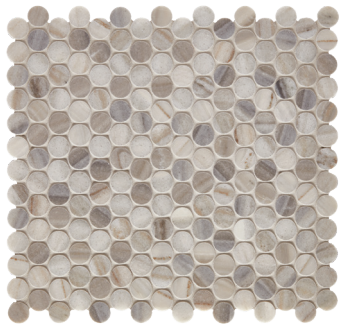

CS-Skyline Honed Chevron Mesh

The Completa Series (CS) is a collection of natural stone tile, trim and mesh mount designs offered in six color collections each with 12 or more mesh mount variations. Each mosaic variation is artistically crafted with exclusive materials strategically arranged to display the material in unique and breathtaking designs. Shown here is CS-Skyline which is a warm toned marble with linear variations of cream, taupe and brown throughout. Its striking color variations add visual interest while remaining neutral enough to be used in a variety of designs. A mesh backing is adhered to the back of each decorative mesh mount product. Because this series is comprised of natural stone, there will be noticeable variations in color and movement between pieces. Therefore, it is important and recommended that a range of this product be viewed before finalizing a purchase. Piece to piece variation in shade or color are inherent in all natural stone products; therefore, when installing natural stone tile, it is recommended to mix tiles from several boxes at a time during installation to achieve the best range of color. As natural stone products, it is recommended that these be sealed to extend their longevity. When installing any of the options with white stone, you must use a white thinset. Using a grey thinset will leave trowel lines and could stain the stone.

CS-Skyline Honed Ellipse Mesh

CS-Skyline Honed Feather Mesh

CS-Skyline Honed Flower Mesh

CS-Skyline Honed Herringbone Mesh 1 x 4

Product selection varies at each location. Please contact your local Arizona Tile for product availability. Please view actual stone when making your selection, as the images on this page are only representative.

www.arizonatile.com

ARIZONA TILE

CS-SKYLINE

CS-Skyline Honed
Hex 4 Inch Mesh

CS-Skyline Honed
Lotus Mesh

CS-Skyline Multi Finish
2 x 2 Hex Mesh

CS-Skyline Honed
Oval Mesh

CS-Skyline Honed
Penny Round 3/4 Mesh