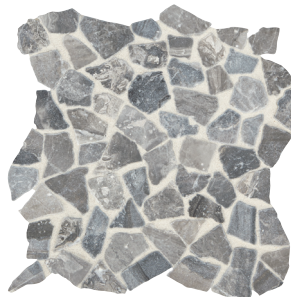

2" HEXAGON MOSAIC

LUMEN WHITE M024 - HONED

META SILVER M023 - HONED

REVERENT TAUPE M022 - HONED

RANDOM LINEAR MOSAIC

LUMEN WHITE M024
Split face, Bush hammered, & Honed

META SILVER M023
Split face, Bush hammered, & Honed

REVERENT TAUPE BLEND DE53
Split face, Bush hammered, & Honed

PEBBLE MOSAIC

LUMEN WHITE M024
Tumbled

META SILVER M023
Tumbled

REVERENT TAUPE BLEND DE54
Tumbled

FINISHES: POLISHED | HONED

USAGE

MATERIAL