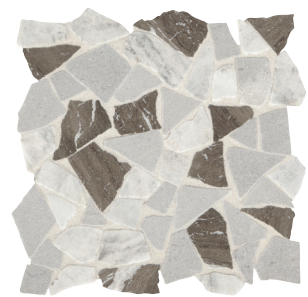

REVERENT TAUPE BLEND DE53
Split face, Bush hammered, & Honed

PEBBLE MOSAIC

LUMEN WHITE M024
Tumbled

META SILVER M023
Tumbled

REVERENT TAUPE BLEND DE54
Tumbled

FINISHES: POLISHED | HONED

USAGE

MATERIAL